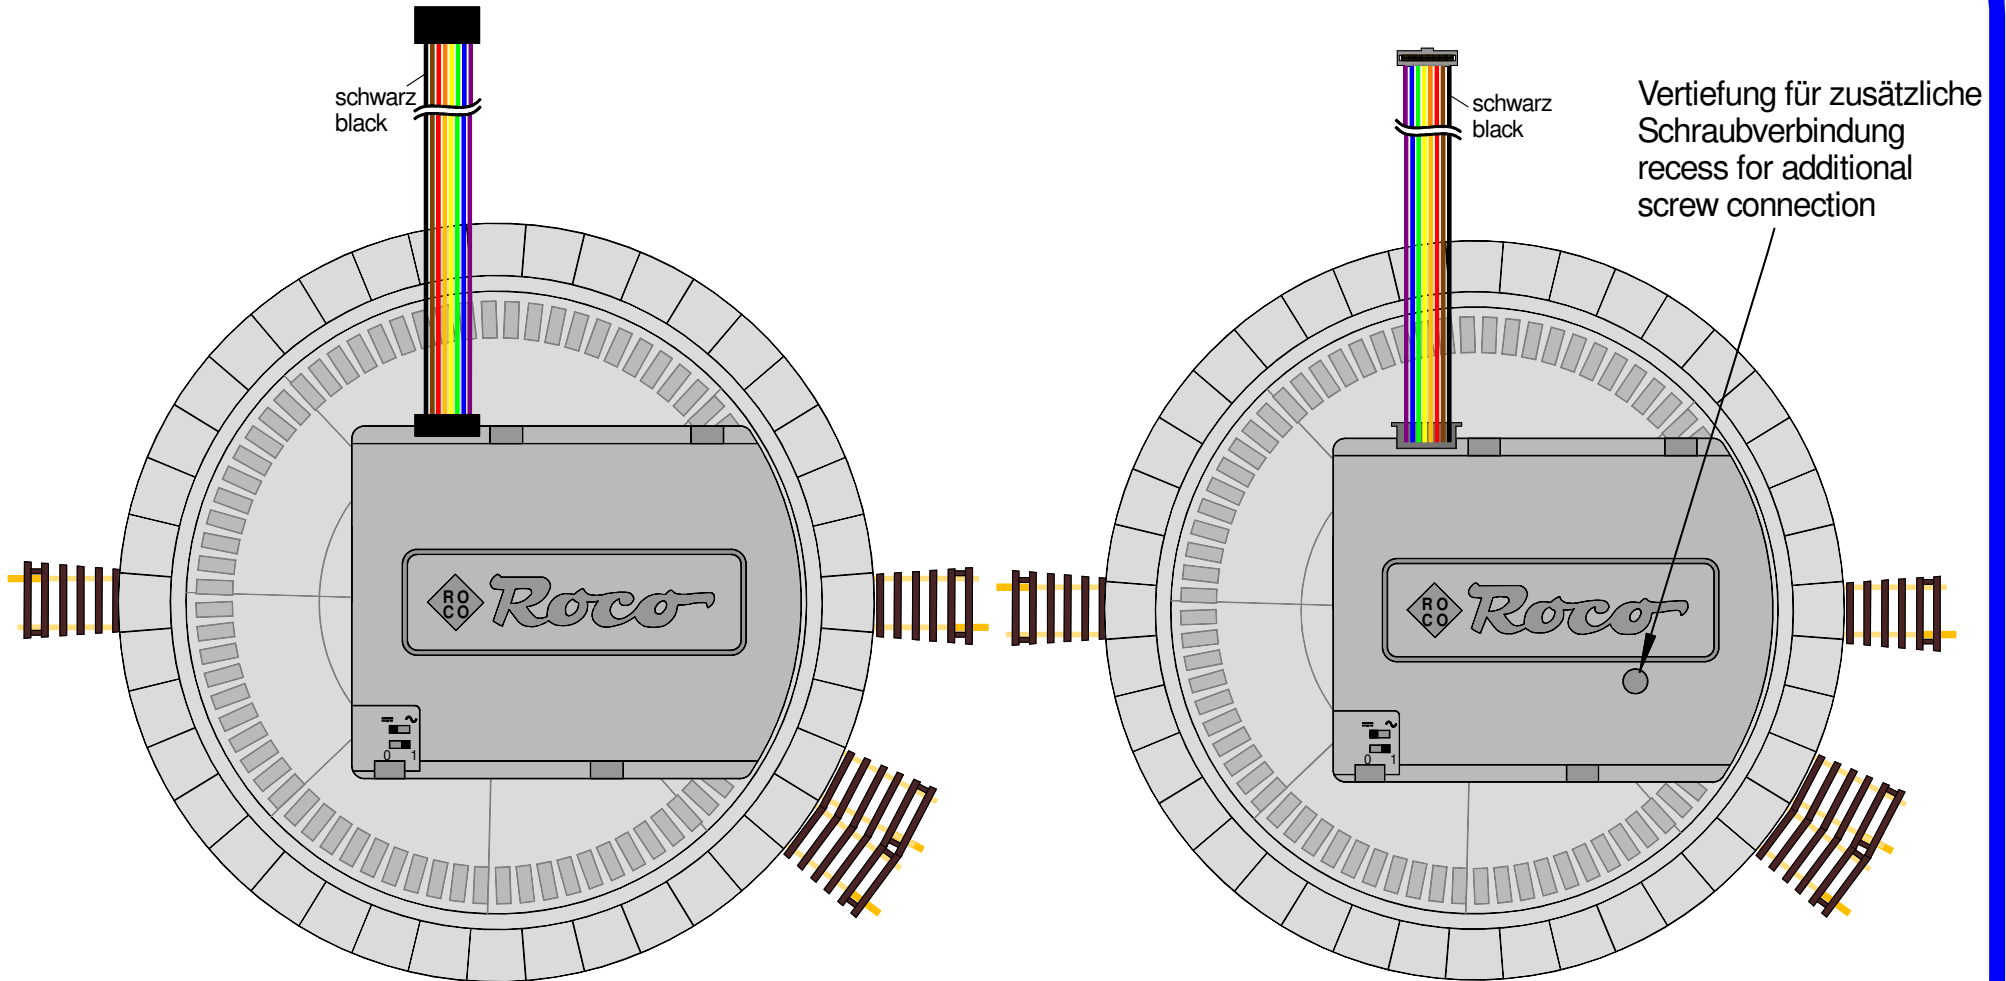

Alte und neue Variante der Roco H0 Drehscheibe 42615 unterscheiden

Differences between old and new version of the Roco H0 Turntable 42615

Roco Drehscheibe 42615 alte Variante
Roco Turntable 42615 old version

Roco Drehscheibe 42615 neue Variante
Roco Turntable 42615 new version